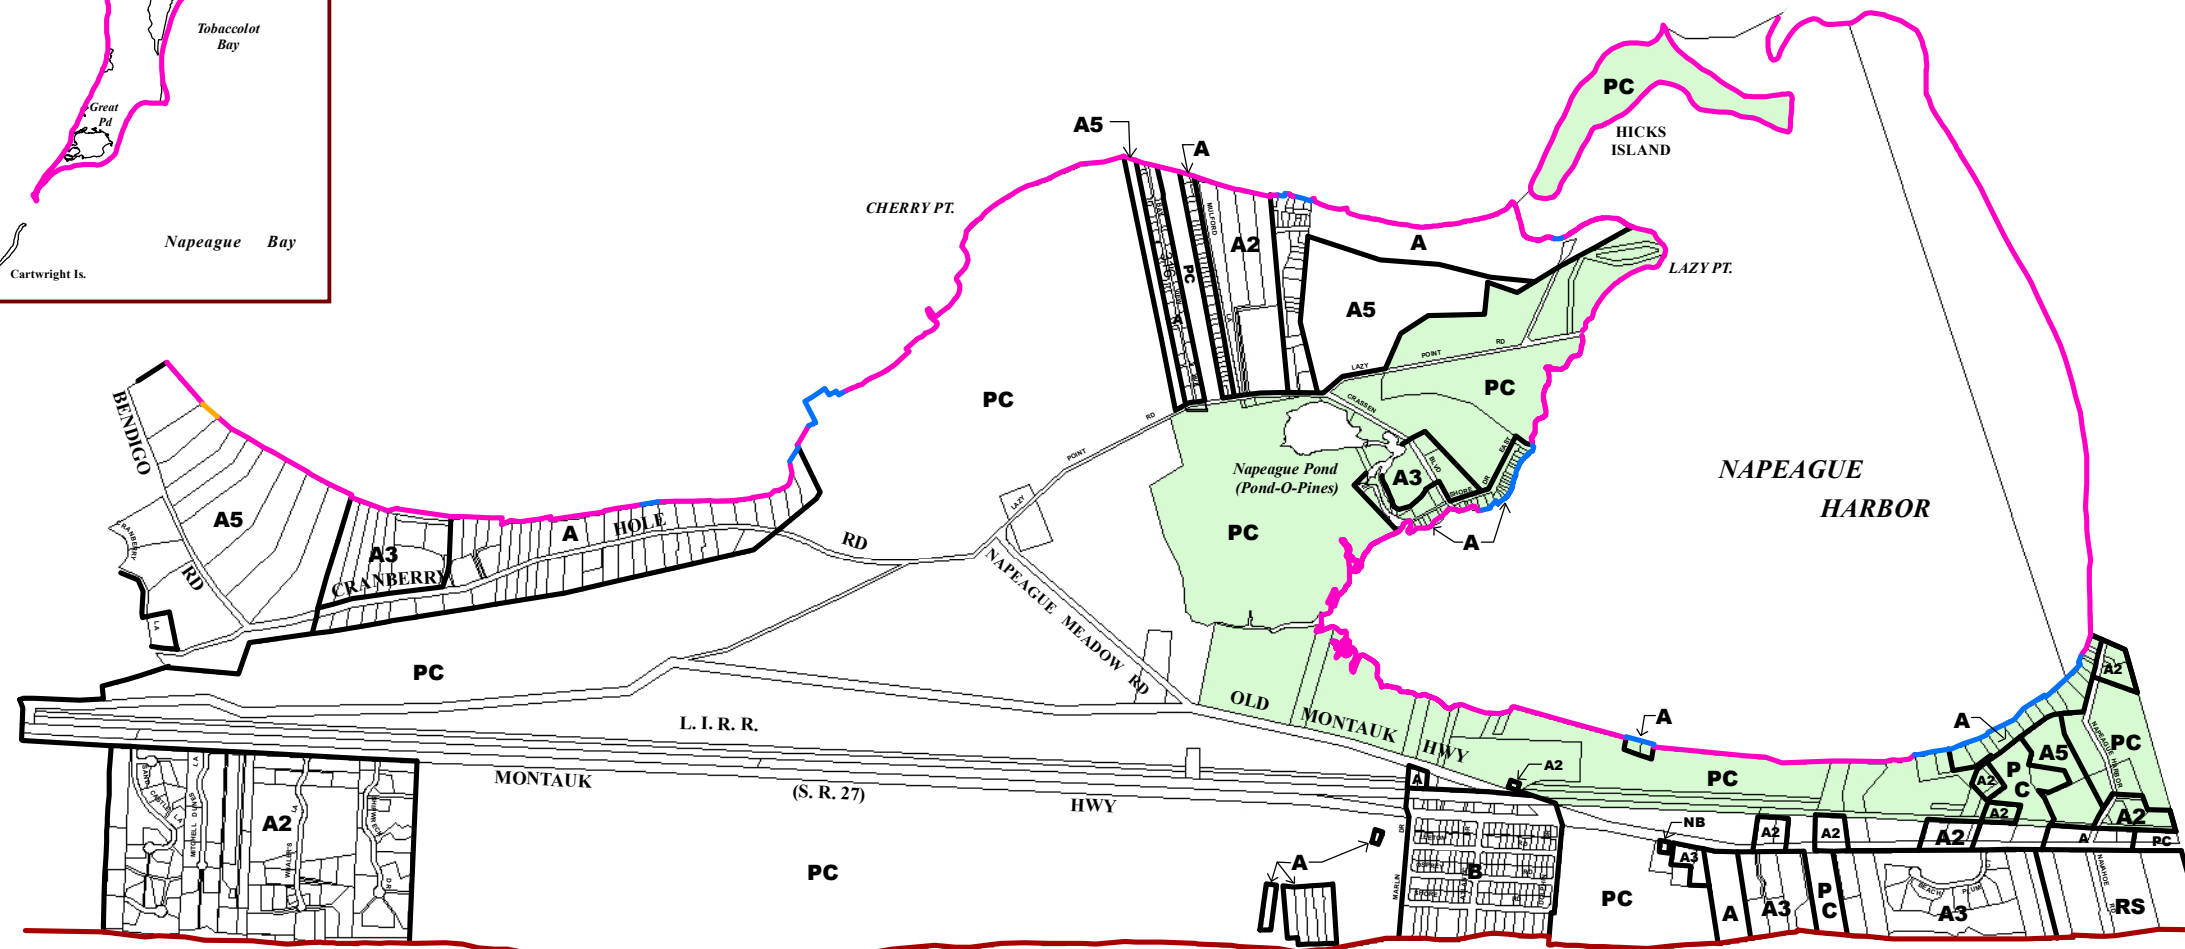

SCALE: 1" = 2,000 Ft

NO. 6
SHEET

NO. 8
SHEET

SEE

SEE

Napeague Bay

ATLANTIC

OCEAN

Prepared by
THE TOWN OF EAST HAMPTON
Suffolk County, New York

Suffolk County Real Property Tax Service
COPYRIGHT 2016, COUNTY OF SUFFOLK, N. Y.
Real Property Taxmap parcel linework used with permission of
Suffolk County Real Property Tax Service Agency (R.P.T.S.A.)