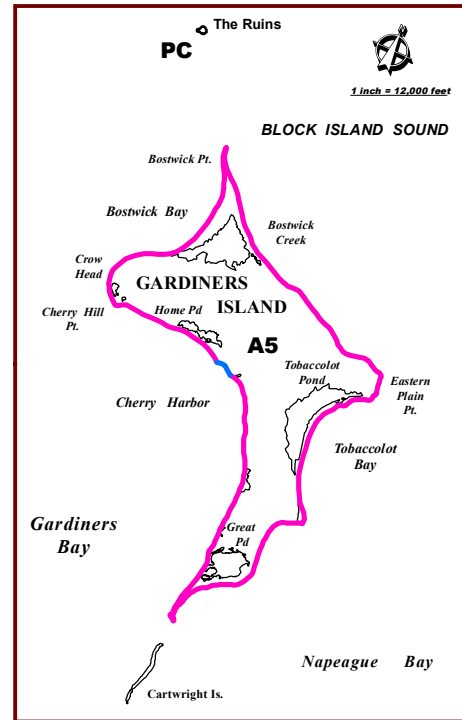

SCALE: 1" = 2,000 Ft

NO. 6
SHEET

NO. 8
SHEET

SEE

SEE

Napeague Bay

ATLANTIC

OCEAN

Prepared by
THE TOWN OF EAST HAMPTON
Suffolk County, New York

Suffolk County Real Property Tax Service
COPYRIGHT 2016, COUNTY OF SUFFOLK, N. Y.
Real Property Taxmap parcel linework used with permission of
Suffolk County Real Property Tax Service Agency (R.P.T.S.A.)