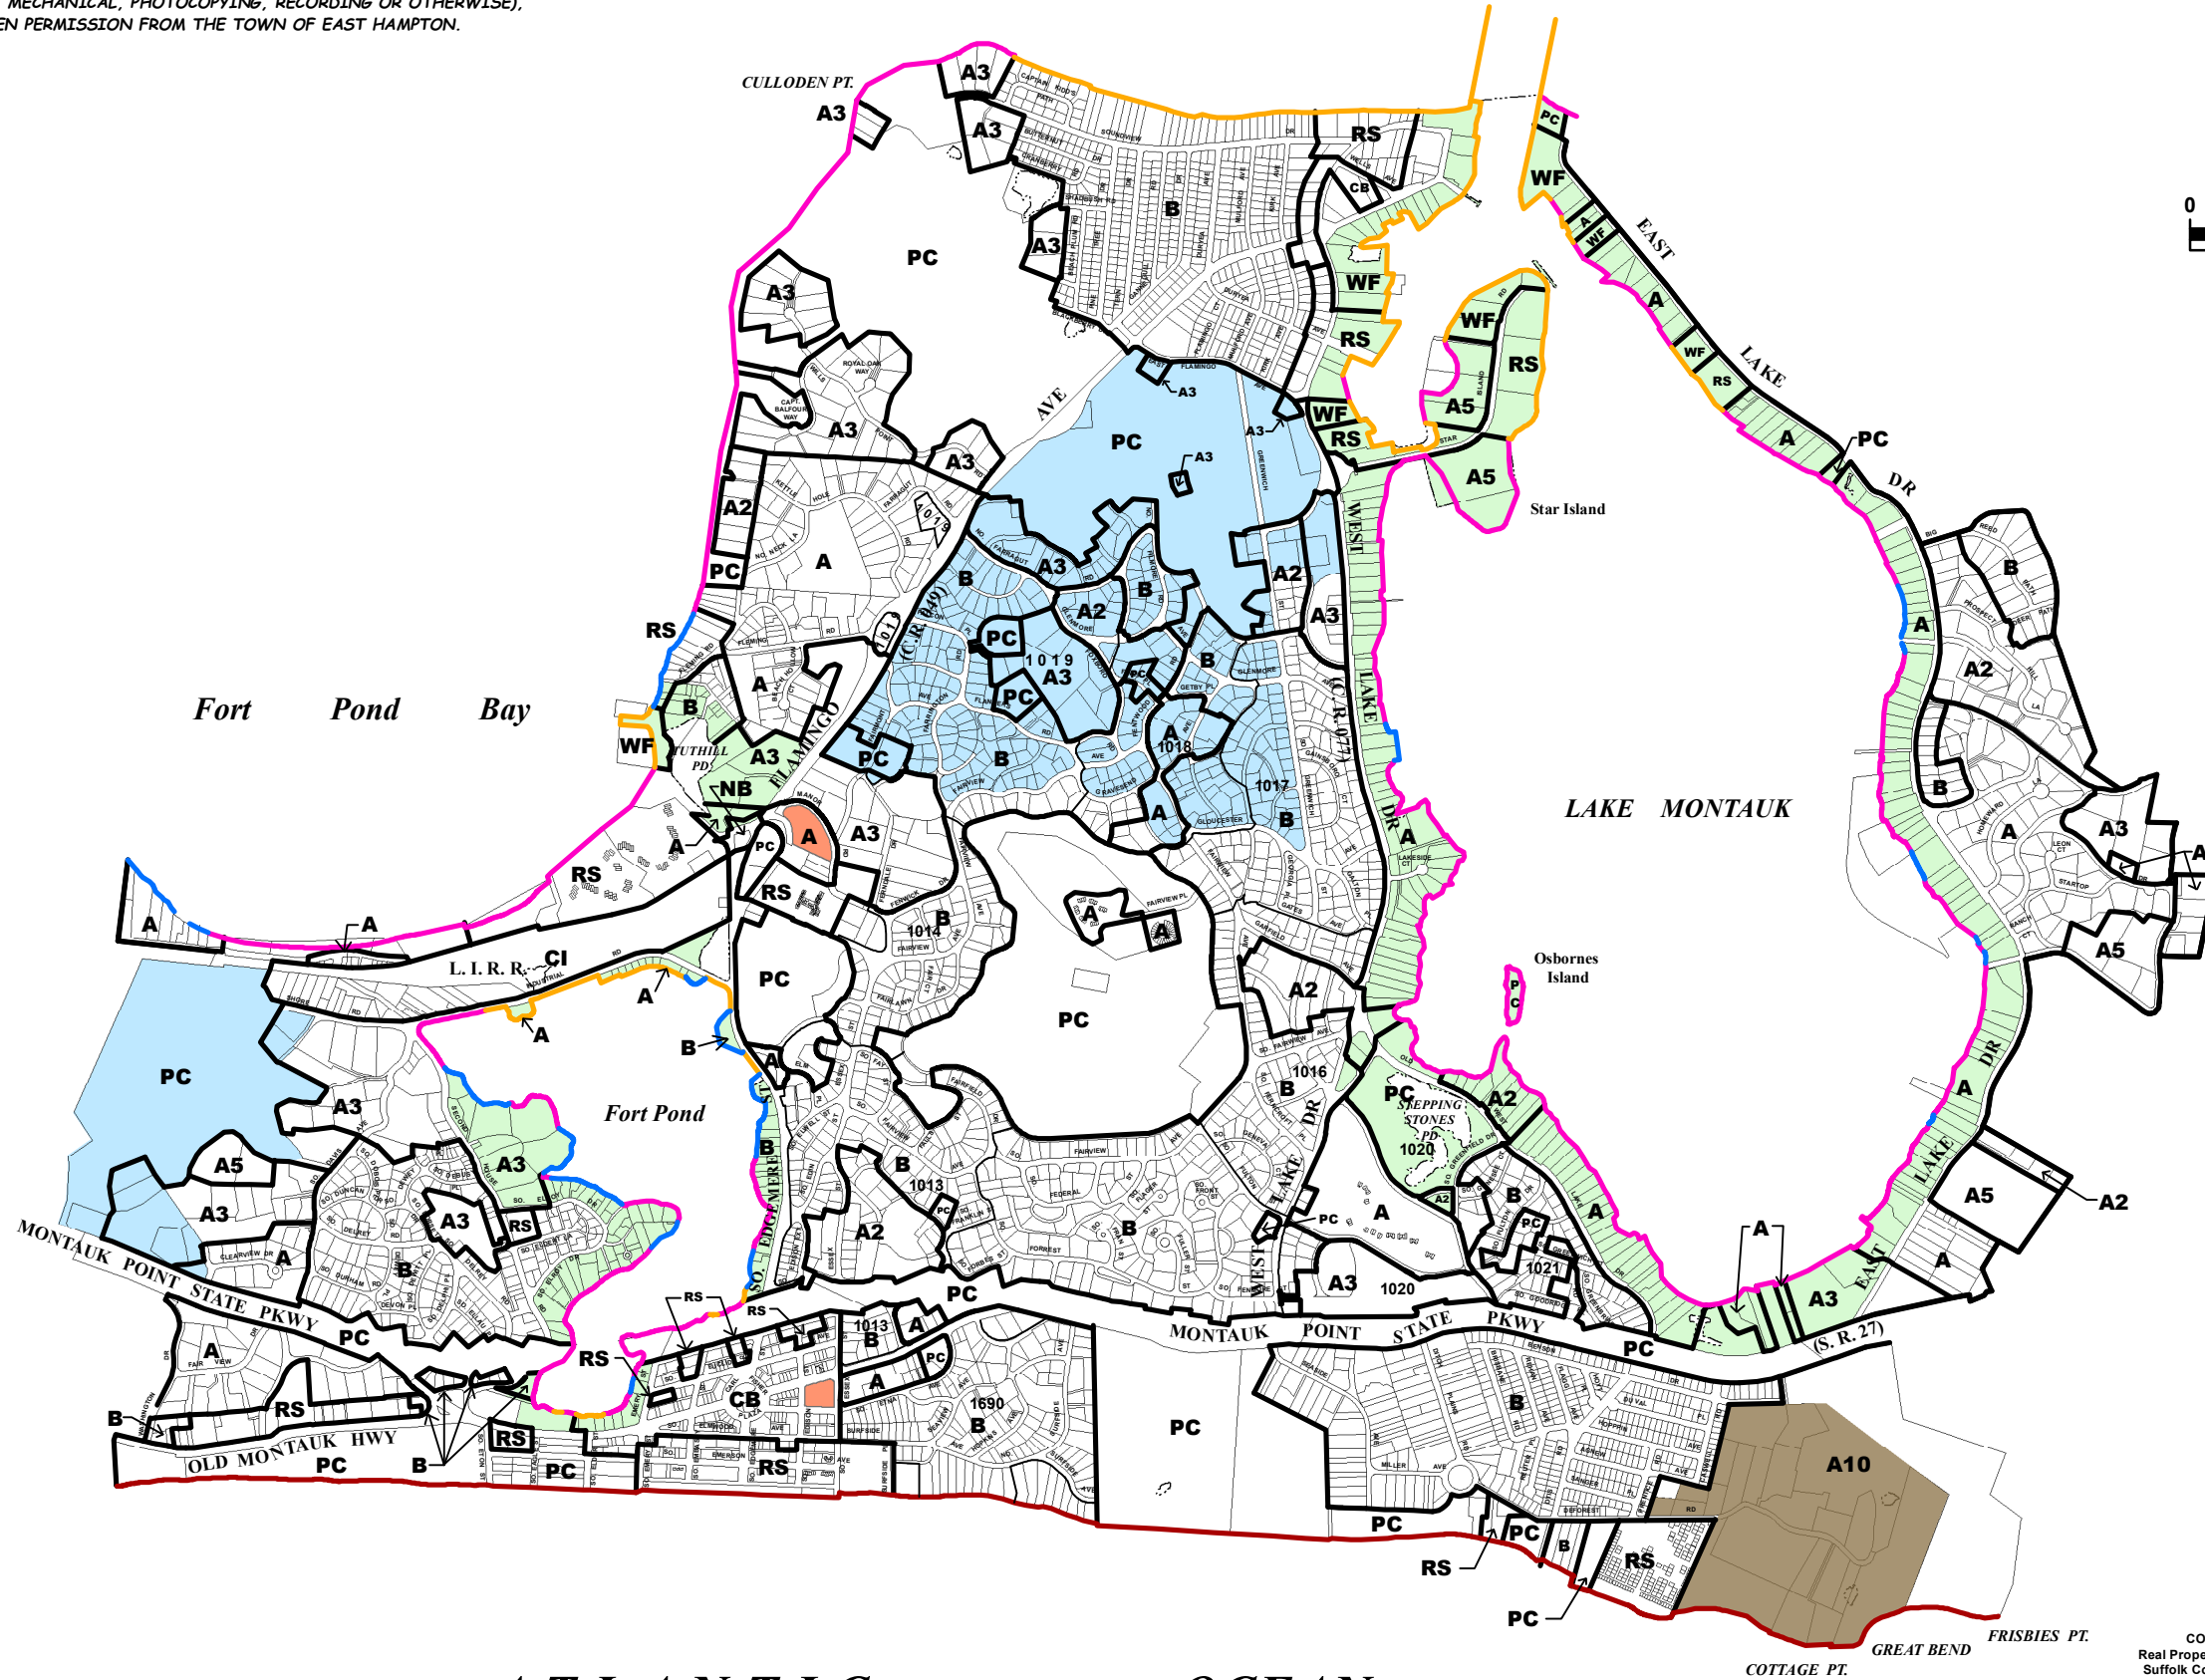

NO PORTION OF THIS MAP MAY BE MAINTAINED, ALTERED, SOLD, DISTRIBUTED, REPRODUCED, STORED IN OR INTRODUCED INTO A RETRIEVAL SYSTEM, OR TRANSMITTED, IN ANY FORM OR BY ANY MEANS (ELECTRONIC, MECHANICAL, PHOTOCOPYING, RECORDING OR OTHERWISE), WITHOUT THE PRIOR WRITTEN PERMISSION FROM THE TOWN OF EAST HAMPTON.

SCALE: 1" = 2,000 Ft

NO. 8

SHEET

SEE

NO.10

SHEET

SEE

Prepared by
THE TOWN OF EAST HAMPTON
Suffolk County, New York

ATLANTIC OCEAN

Suffolk County Real Property Tax Service
COPYRIGHT 2016, COUNTY OF SUFFOLK, N. Y.
Real Property Taxmap parcel linework used with permission of
Suffolk County Real Property Tax Service Agency (R.P.T.S.A.)
SHEET NO. 9