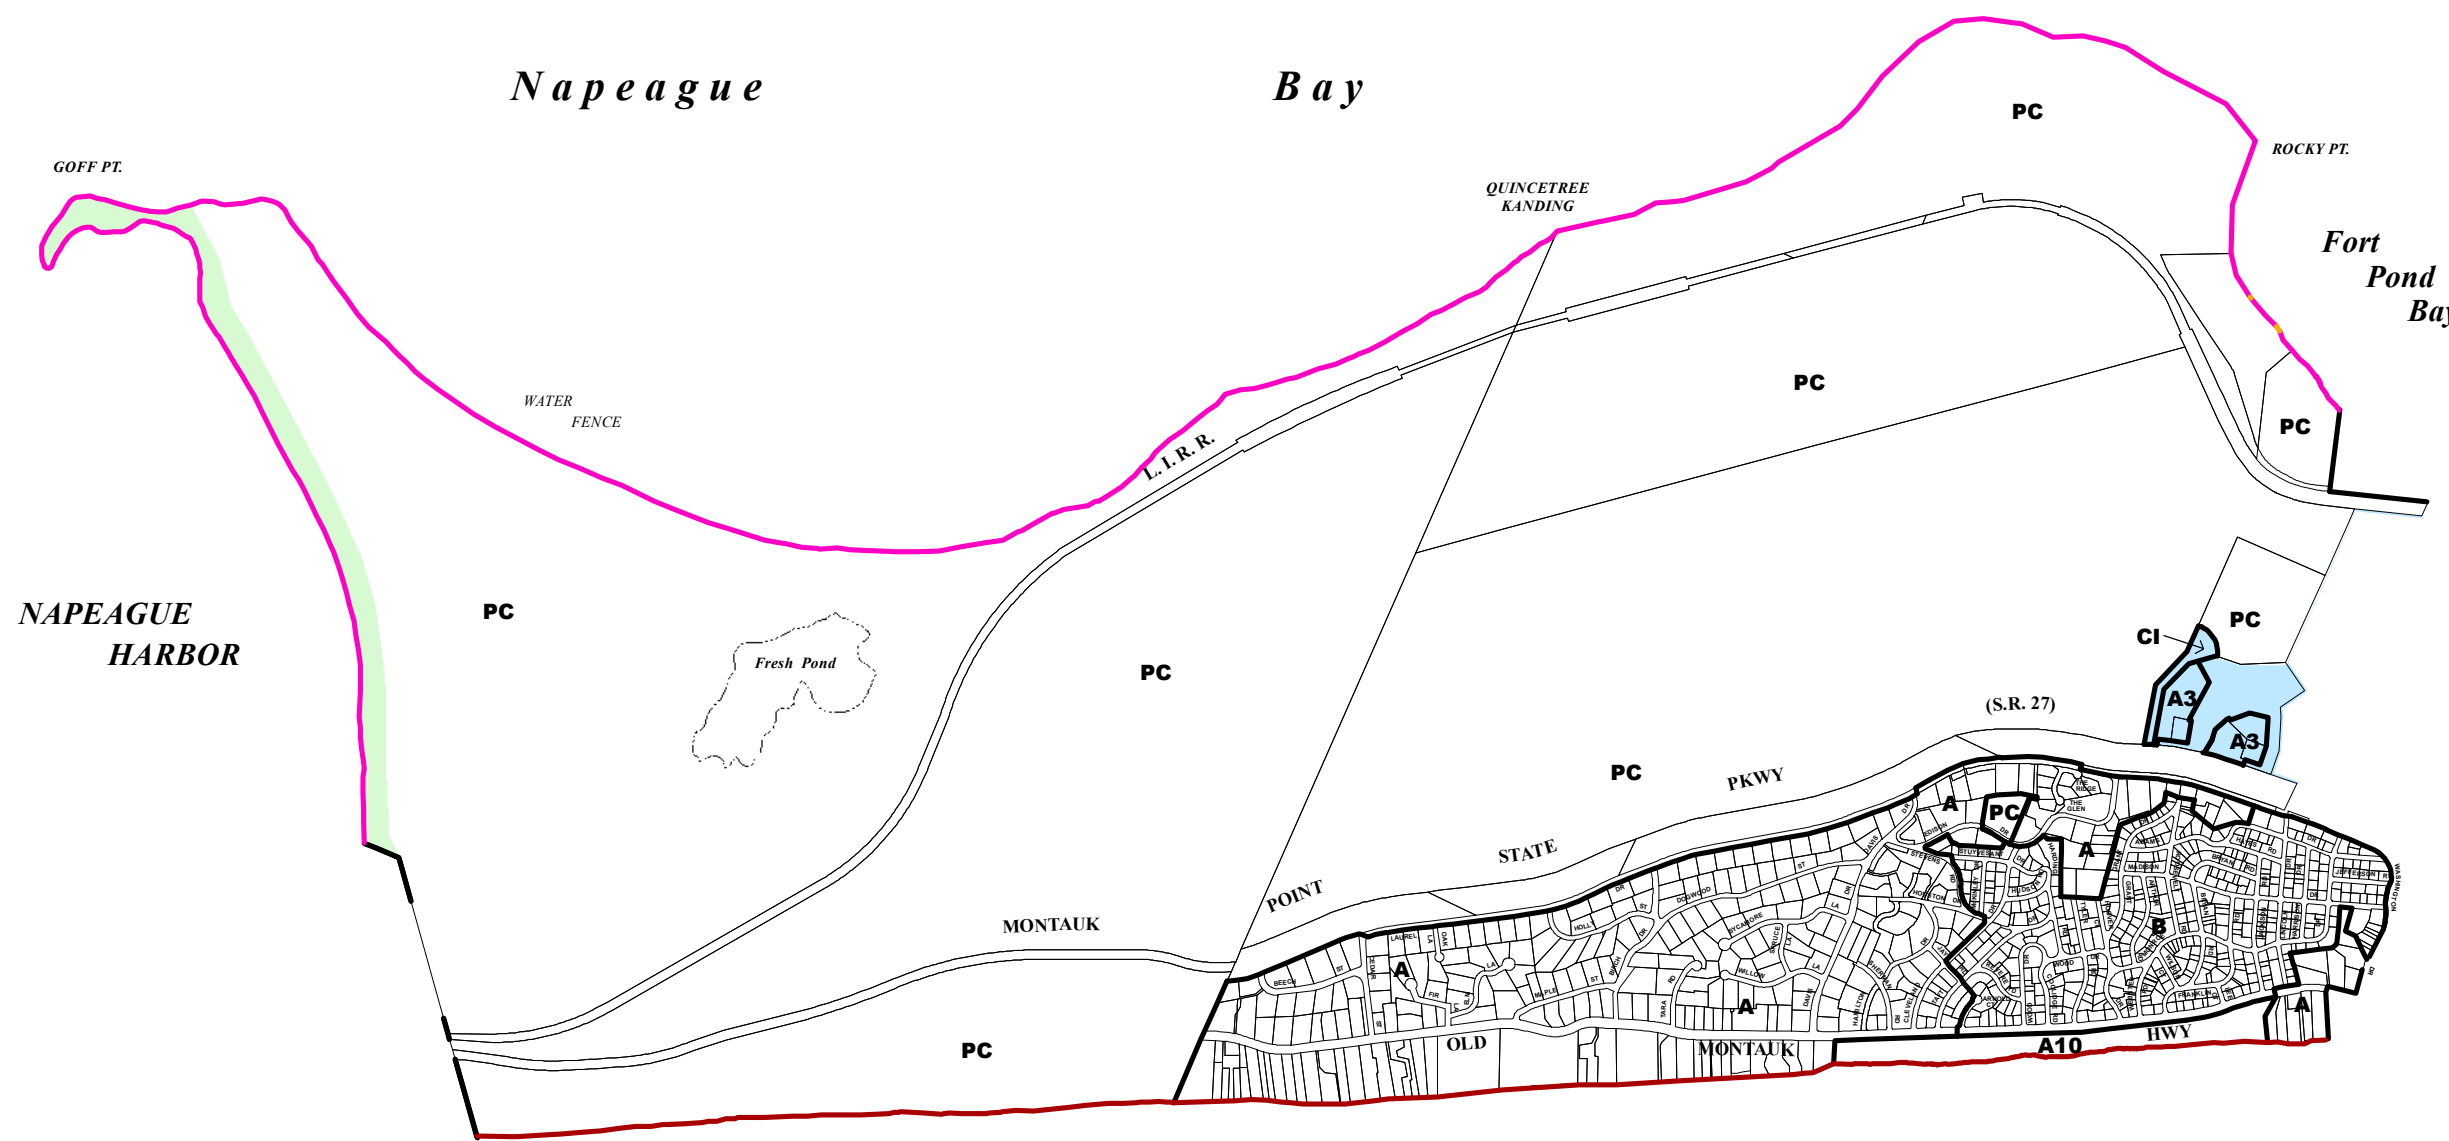

SCALE: 1" = 2,000 Ft

BLOCK ISLAND SOUND

NO. 7

SHEET

SEE

NO. 9

SHEET

SEE

ATLANTIC

OCEAN

Prepared by
THE TOWN OF EAST HAMPTON
Suffolk County, New York

Suffolk County Real Property Tax Service
COPYRIGHT 2016, COUNTY OF SUFFOLK, N. Y.
Real Property Taxmap parcel linework used with permission of
Suffolk County Real Property Tax Service Agency (R.P.T.S.A.)